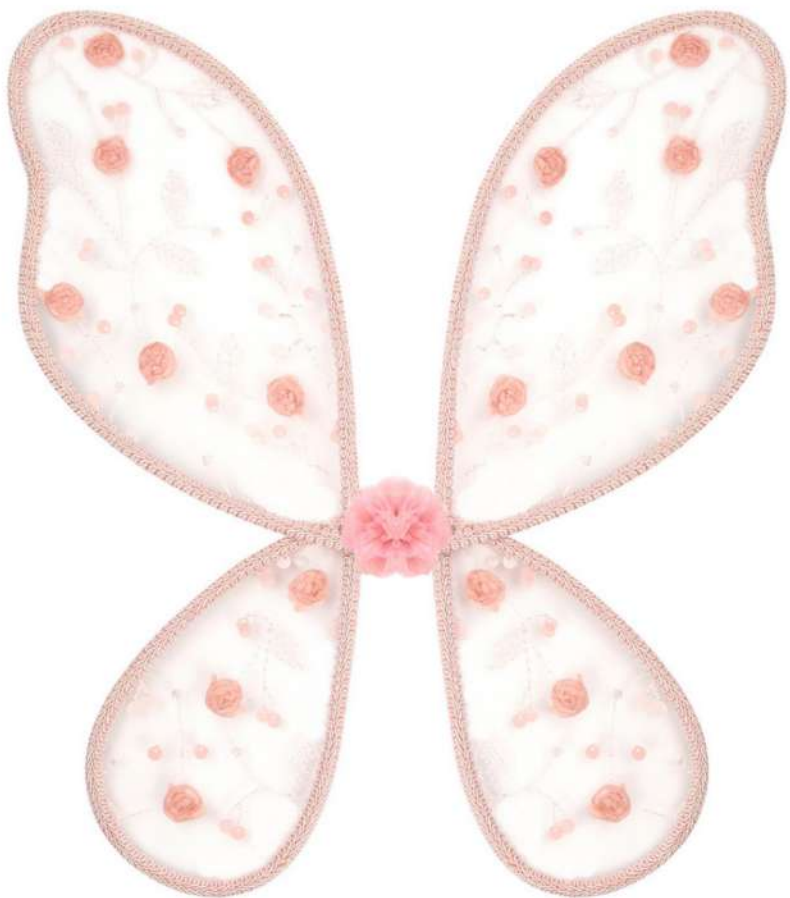

A HINT OF *Tulle*

FAIRY WINGS PRUDENCE

colour: fear not

SKU: BLA1037_fn