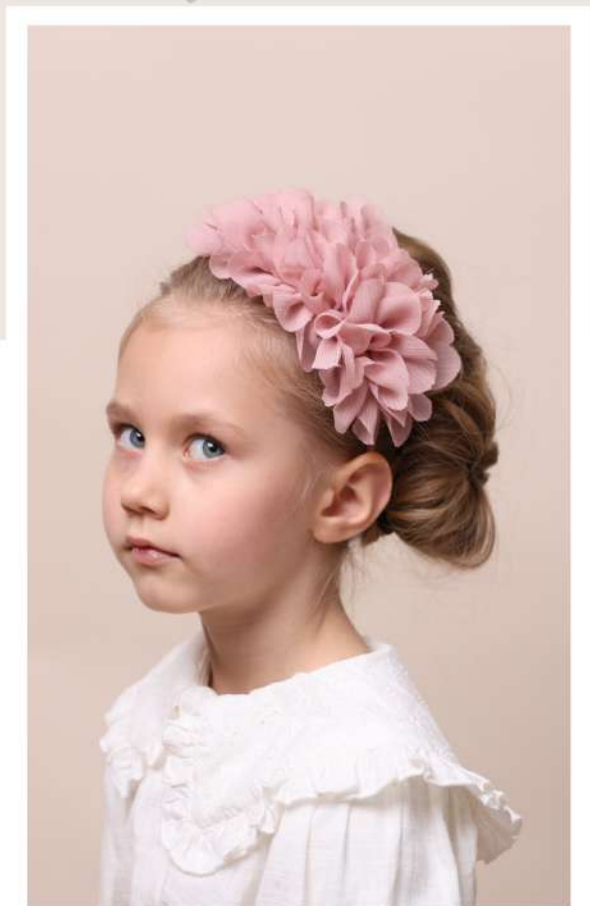

FLOWER ALICE BAND MORWEN

colour: cherry blossom

SKU: BLA153_cb

cherry blossom

OVERSIZE FLOWER BROOCH
CHRISTELLE

colour: cherry blossom

SKU: BLA164_cb

FLOWER BOBBY PIN SET
DORETTE

colour: cherry blossom

SKU: BLA157_cb

FLOWER CLIPS TRUDIE

colour: cherry blossom

SKU: BLA140_cb